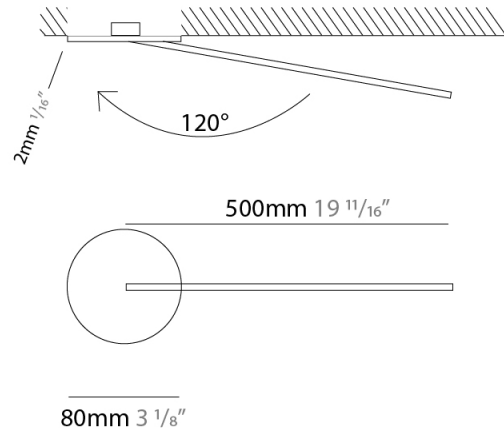

GENERAL

Series: Spillo
 Subseries: Spillo 1 Rod
 Brand: Icone
 Division: Design
 Mounting Type: Recessed
 Mounting Location: Wall
 Subcategory: Ambient

PHYSICAL

Shape: Rectangle
 Width (mm): 50
 Width (in): 1 15/16
 Height (mm): 500
 Height (in): 19 11/16
 Light Distribution: Adjustable
[Fixture Finish: WHI / BLK / CHR / BGD](#)
 Fixture Material: Brass

GENERAL

Series: Spillo
 Subseries: Spillo 1 Rod
 Brand: Icone
 Division: Design
 Mounting Type: Recessed
 Mounting Location: Wall
 Subcategory: Ambient

PHYSICAL

Shape: Rectangle
 Width (mm): 50
 Width (in): 1 ¹⁵/₁₆
 Height (mm): 500
 Height (in): 19 ¹¹/₁₆
 Light Distribution: Adjustable
 Fixture Finish: WHI / BLK / CHR / BGD
 Fixture Material: Brass

LED

Color Temperature (°K): 2700 / 3000
 Nominal Lumen (lm): 550
 CRI: >90 CRI
 Lamp Life (hrs): 50000

OPTICAL

Adjustability: Tilt 120°

RATINGS AND CERTIFICATIONS

Certified By: Certified for North American Standards
 IP rating: IP20