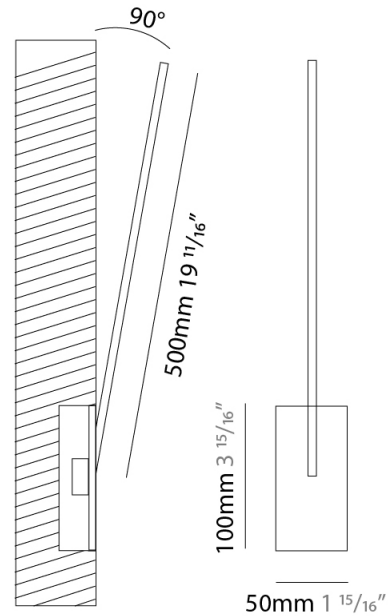

GENERAL

Series: Spillo
 Subseries: Spillo 1 Rod
 Brand: Icone
 Division: Design
 Mounting Type: Recessed
 Mounting Location: Wall
 Subcategory: Ambient

PHYSICAL

Shape: Rectangle
 Width (mm): 50
 Width (in): 1 15/16
 Height (mm): 500
 Height (in): 19 11/16
 Light Distribution: Adjustable
[Fixture Finish: WHI / BLK / CHR / BGD](#)
 Fixture Material: Brass

LED

[Color Temperature \(°K\): 2700 / 3000](#)
 Nominal Lumen (lm): 550
 CRI: >90 CRI
 Lamp Life (hrs): 50000

OPTICAL

Adjustability: Tilt 120°

RATINGS AND CERTIFICATIONS

Certified By: Certified for North American Standards
 IP rating: IP20

GENERAL

Series: Spillo
 Subseries: Spillo 1 Rod
 Brand: Icone
 Division: Design
 Mounting Type: Recessed
 Mounting Location: Wall
 Subcategory: Ambient

PHYSICAL

Shape: Rectangle
 Width (mm): 50
 Width (in): 1 ¹⁵/₁₆
 Height (mm): 500
 Height (in): 19 ¹¹/₁₆
 Light Distribution: Adjustable
 Fixture Finish: WHI / BLK / CHR / BGD
 Fixture Material: Brass